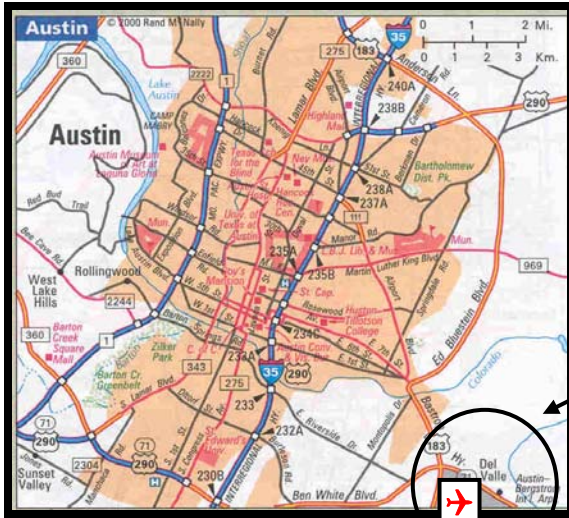

City of Austin

Austin-Bergstrom Airport is on southeast side of the city of Austin.

Note: Heavy traffic & highway construction on Hwy 183 & I35 makes travel difficult during rush hours in Austin.

Austin-Bergstrom Airport